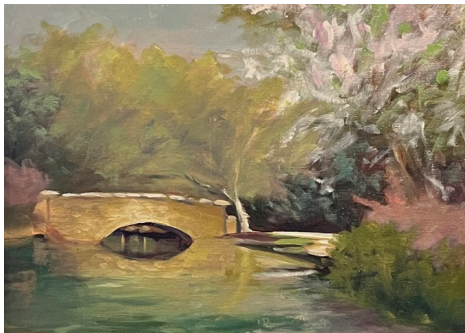

Gallery Exhibitions / Featured Artists

MAY 3

1 Dilworth Artisan Station

118 E. Kingston Ave | 5:30 – 8:30 p.m.

Dilworth Artisan Station is located in a 100-year-old building that has 30 creatives and their working studios under one historic roof.
dilworthartisan.com

2 StudioWorks Gallery

307 East Blvd | 5 – 8 p.m.

StudioWorks is a 12-woman artist collective selling original artwork from their gallery and working studios in a historic Dilworth home. The Gallery is open during South End Gallery Crawls, by appointment, and through designer consultations.
studioworksgallery.com

South End Murals

Self-guided tour

Explore South End's vibrant mural scene featuring 10 captivating artists showcased on our website, and don't miss out on guided tours by checking @ArtWalks for upcoming dates.